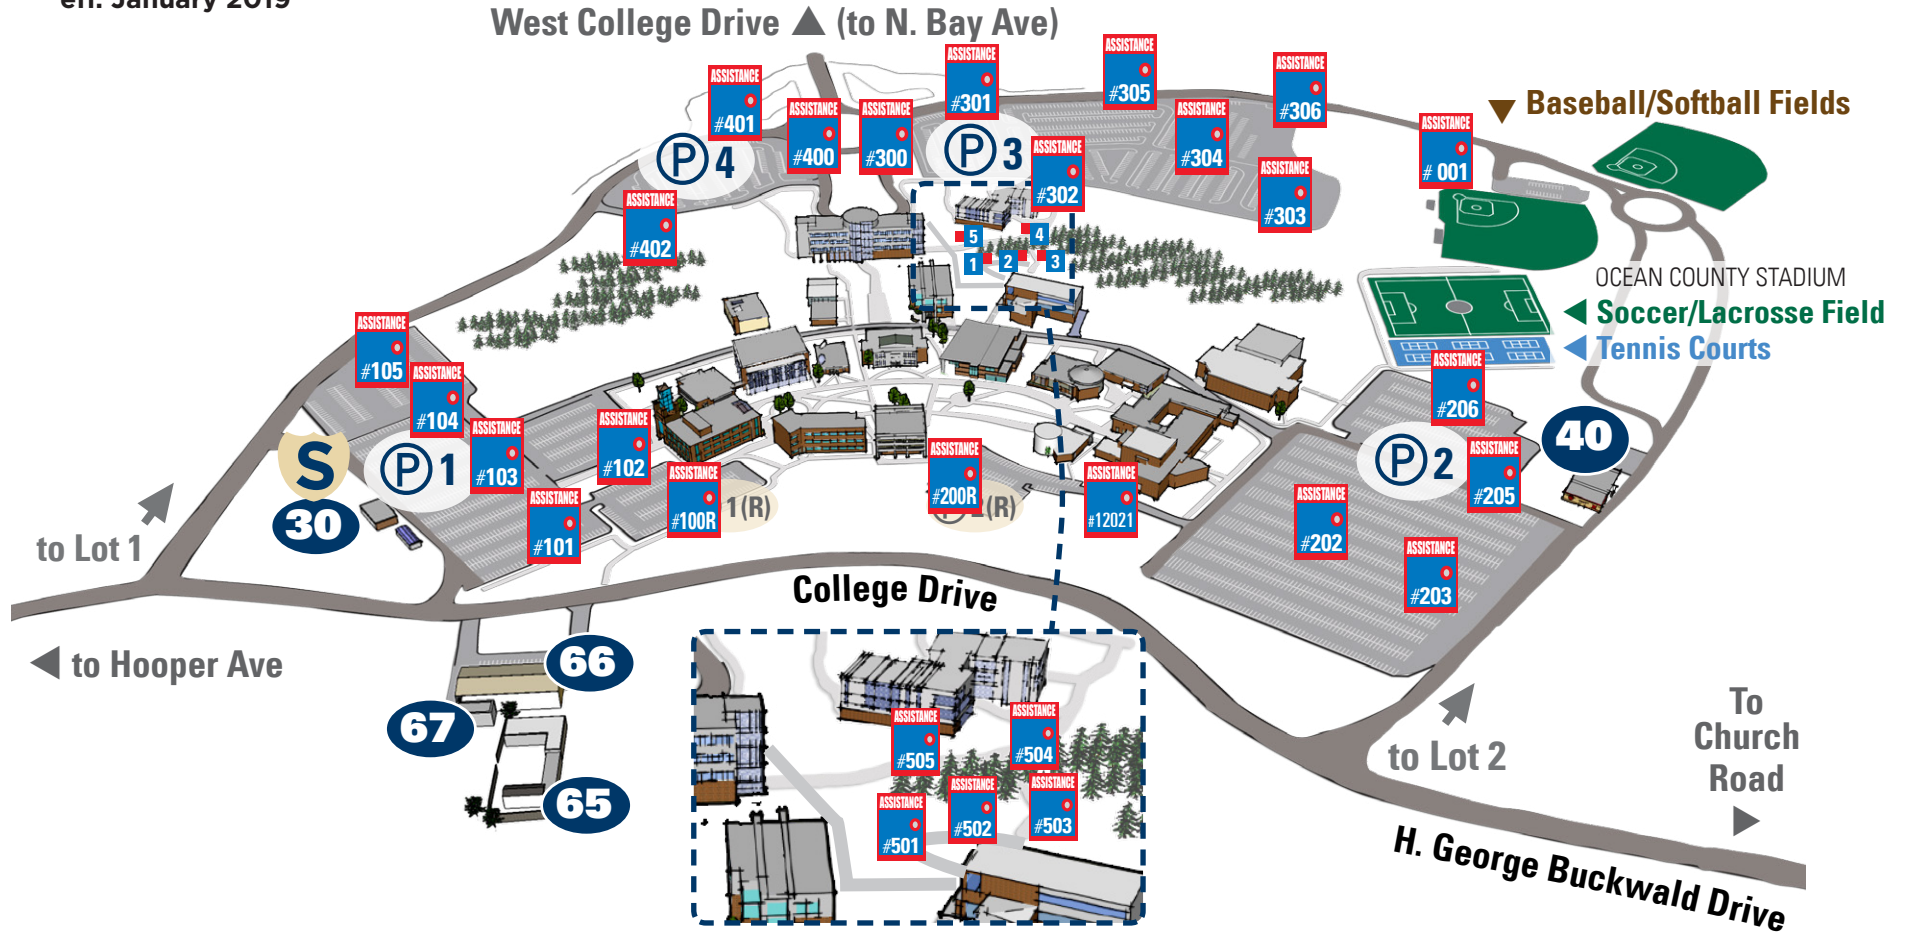

# EMERGENCY CALL BOX LOCATIONS

eff. January 2019

LOT	CALL BOX LOCATION	#
Lot 1, East	By College Drive	101
Lot 1, East	By College Map	102
Lot 1, East	Center of Lot	103
Lot 1, West	Sidewalk By Entrance	104
Lot 1, West	Middle Of Lot	105
Lot 1R	North side	100R
Lot 2, East	Center of Lot	202
Lot 2, East	By the Soccer Field	203

LOT	CALL BOX LOCATION	#
Lot 2, West	West Side by Service Rd	205
Lot 2, West	West Side by Tennis Cts.	206
Lot 2R	Inside Lot	200R
Lot 2R	Gate Call Box	12021
Lot 3	North side of Loop Rd	300
Lot 3	South	301
Lot 3	East	302
Lot 3	North / East	303

LOT	CALL BOX LOCATION	#
Lot 3	Center of Lot	304
Lot 3	West	305
Lot 3	North / West	306
Lot 4	South side of Loop Rd	400
Lot 4	North / West	401
Lot 4	South / East Main Rd	402
Ballfields	Near Parking Lot	001
Upper Campus	HOVN Walkway	501-505