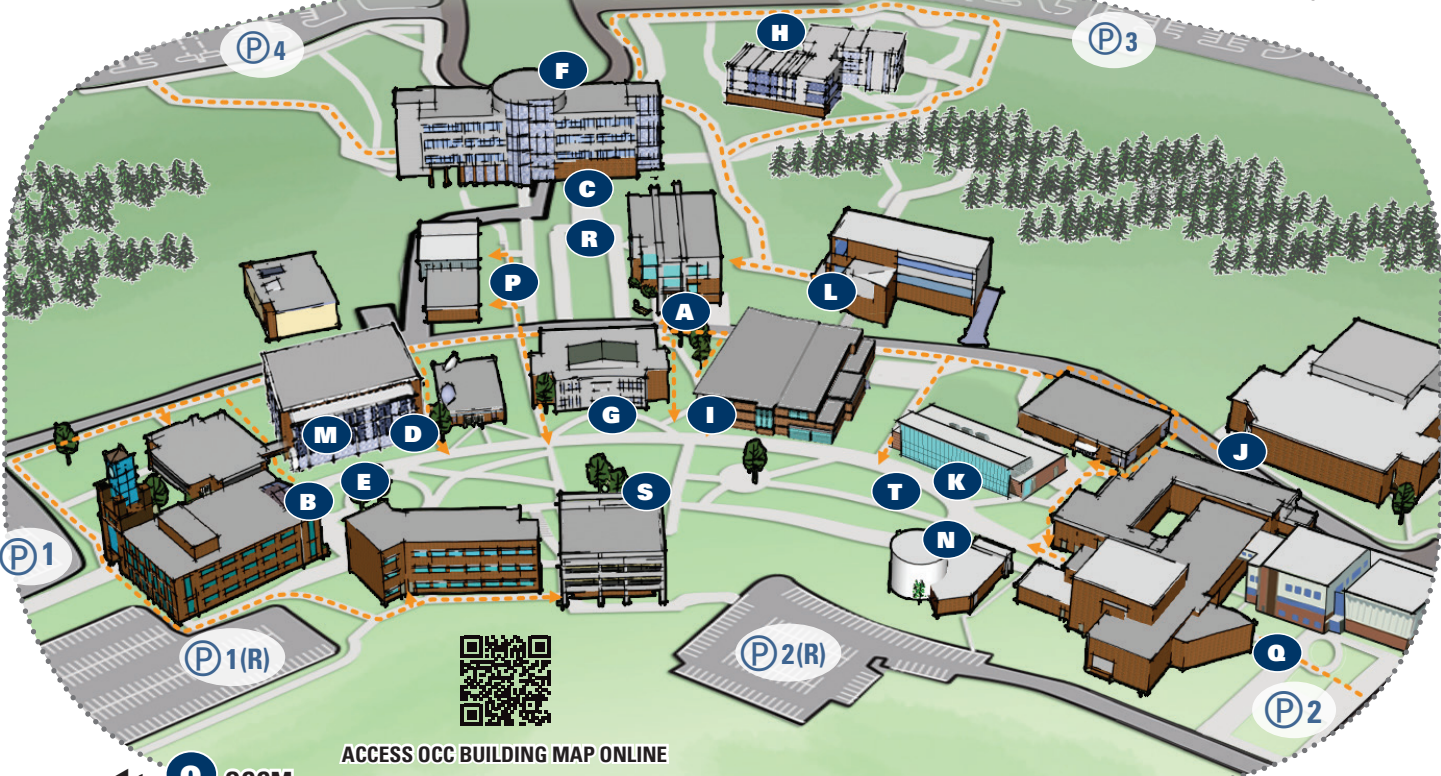

SEWARD JOHNSON ATELIER SCULPTURES

West College Drive ▲ (to N. Bay Ave)

ACCESS OCC BUILDING MAP ONLINE

to **O** OCCM
195 Cedar Bridge Rd, Manahawkin, NJ 08050

..... A

Celebration

OF MOMENTS

We welcome you to take a self-guided tour of the esteemed Seward Johnson Atelier Sculptures throughout our beautiful campus.

Key: Artwork Building Locations

- A** Between Classes (TECH BLDG 25)
- B** Caputred (LIBR BLDG 3)
- C** Cloud Watching (GATE BLDG 101)
- D** Courting (INST BLDG 5)
- E** Embracing Peace ... (WAR MEMORIAL)
- F** Getting Down..... (GATE BLDG 101)
- G** Grabbing Some Peace .(RUSS BLDG 7)
- H** The Hero (HOV BLDG 102)
- I** Keep Life In Balance ... (LARS BLDG 8)
- J** Making a Point (HPEC BLDG 29)
- K** Nice to See You.....(SEB BLDG 9)
- L** No Way!.....(HIER BLDG 27)
- M** One on One Learning (INST BLDG 5)
- N** Out to Lunch (PLAN BLDG 13)
- O** Reading?(OCC MANAHAWKIN CAMPUS)
- P** Recess.....(OITE BLDG 23)
- Q** Sidewalk Concert.....(GRUN BLDG 11a)
- R** Testing Togetherness (GATE BLDG 101)
- S** Uninvited Advice (ADMIN BLDG 5)
- T** Yuck, Go Fetch!(ARCH-SEB BLDG 9)

General Parking

- Ⓟ 1 = Lot 1 Ⓟ 2 = Lot 2
- Ⓟ 3 = Lot 3 Ⓟ 4 = Lot 4

Reserved Parking Ⓟ 1(R) Ⓟ 2(R)
 --- Orange dot lines for Handicapped access.
 All parking lots also have designated Reserved and Handicapped areas.