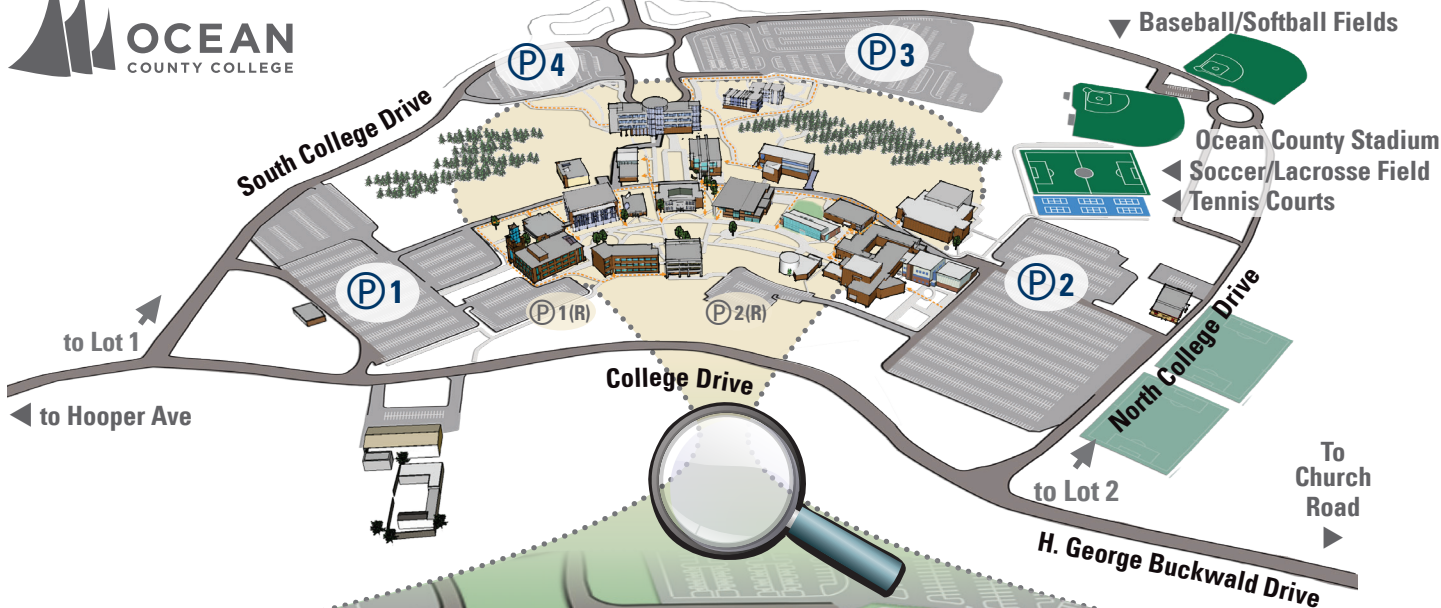

SEWARD JOHNSON ATELIER SCULPTURES

West College Drive ▲ (to N. Bay Ave)

ACCESS OCC BUILDING MAP ONLINE

to **O** OCCM
195 Cedar Bridge Rd, Manahawkin, NJ 08050

..... A

Celebration

OF MOMENTS

We welcome you to take a self-guided tour of the esteemed Seward Johnson Atelier Sculptures throughout our beautiful campus.

Key: Artwork Building Locations

- A** Between Classes (TECH BLDG 25)
- B** Caputred (LIBR BLDG 3)
- C** Cloud Watching (GATE BLDG 101)
- D** Courting (INST BLDG 5)
- E** Embracing Peace ... (WAR MEMORIAL)
- F** Getting Down..... (GATE BLDG 101)
- G** Grabbing Some Peace .(RUSS BLDG 7)
- H** The Hero (HOV BLDG 102)
- I** Keep Life In Balance ... (LARS BLDG 8)
- J** Making a Point (HPEC BLDG 29)
- K** Nice to See You.....(SEB BLDG 9)
- L** No Way!.....(HIER BLDG 27)
- M** One on One Learning (INST BLDG 5)
- N** Out to Lunch (PLAN BLDG 13)
- O** Reading?(OCC MANAHAWKIN CAMPUS)
- P** Recess.....(OITE BLDG 23)
- Q** Sidewalk Concert.....(GRUN BLDG 11a)
- R** Testing Togetherness (GATE BLDG 101)
- S** Uninvited Advice (ADMIN BLDG 5)
- T** Yuck, Go Fetch!(ARCH-SEB BLDG 9)

General Parking

- Ⓟ 1 = Lot 1 Ⓟ 2 = Lot 2
- Ⓟ 3 = Lot 3 Ⓟ 4 = Lot 4

Reserved Parking Ⓟ 1(R) Ⓟ 2(R)
 --- Orange dot lines for Handicapped access.
 All parking lots also have designated Reserved and Handicapped areas.